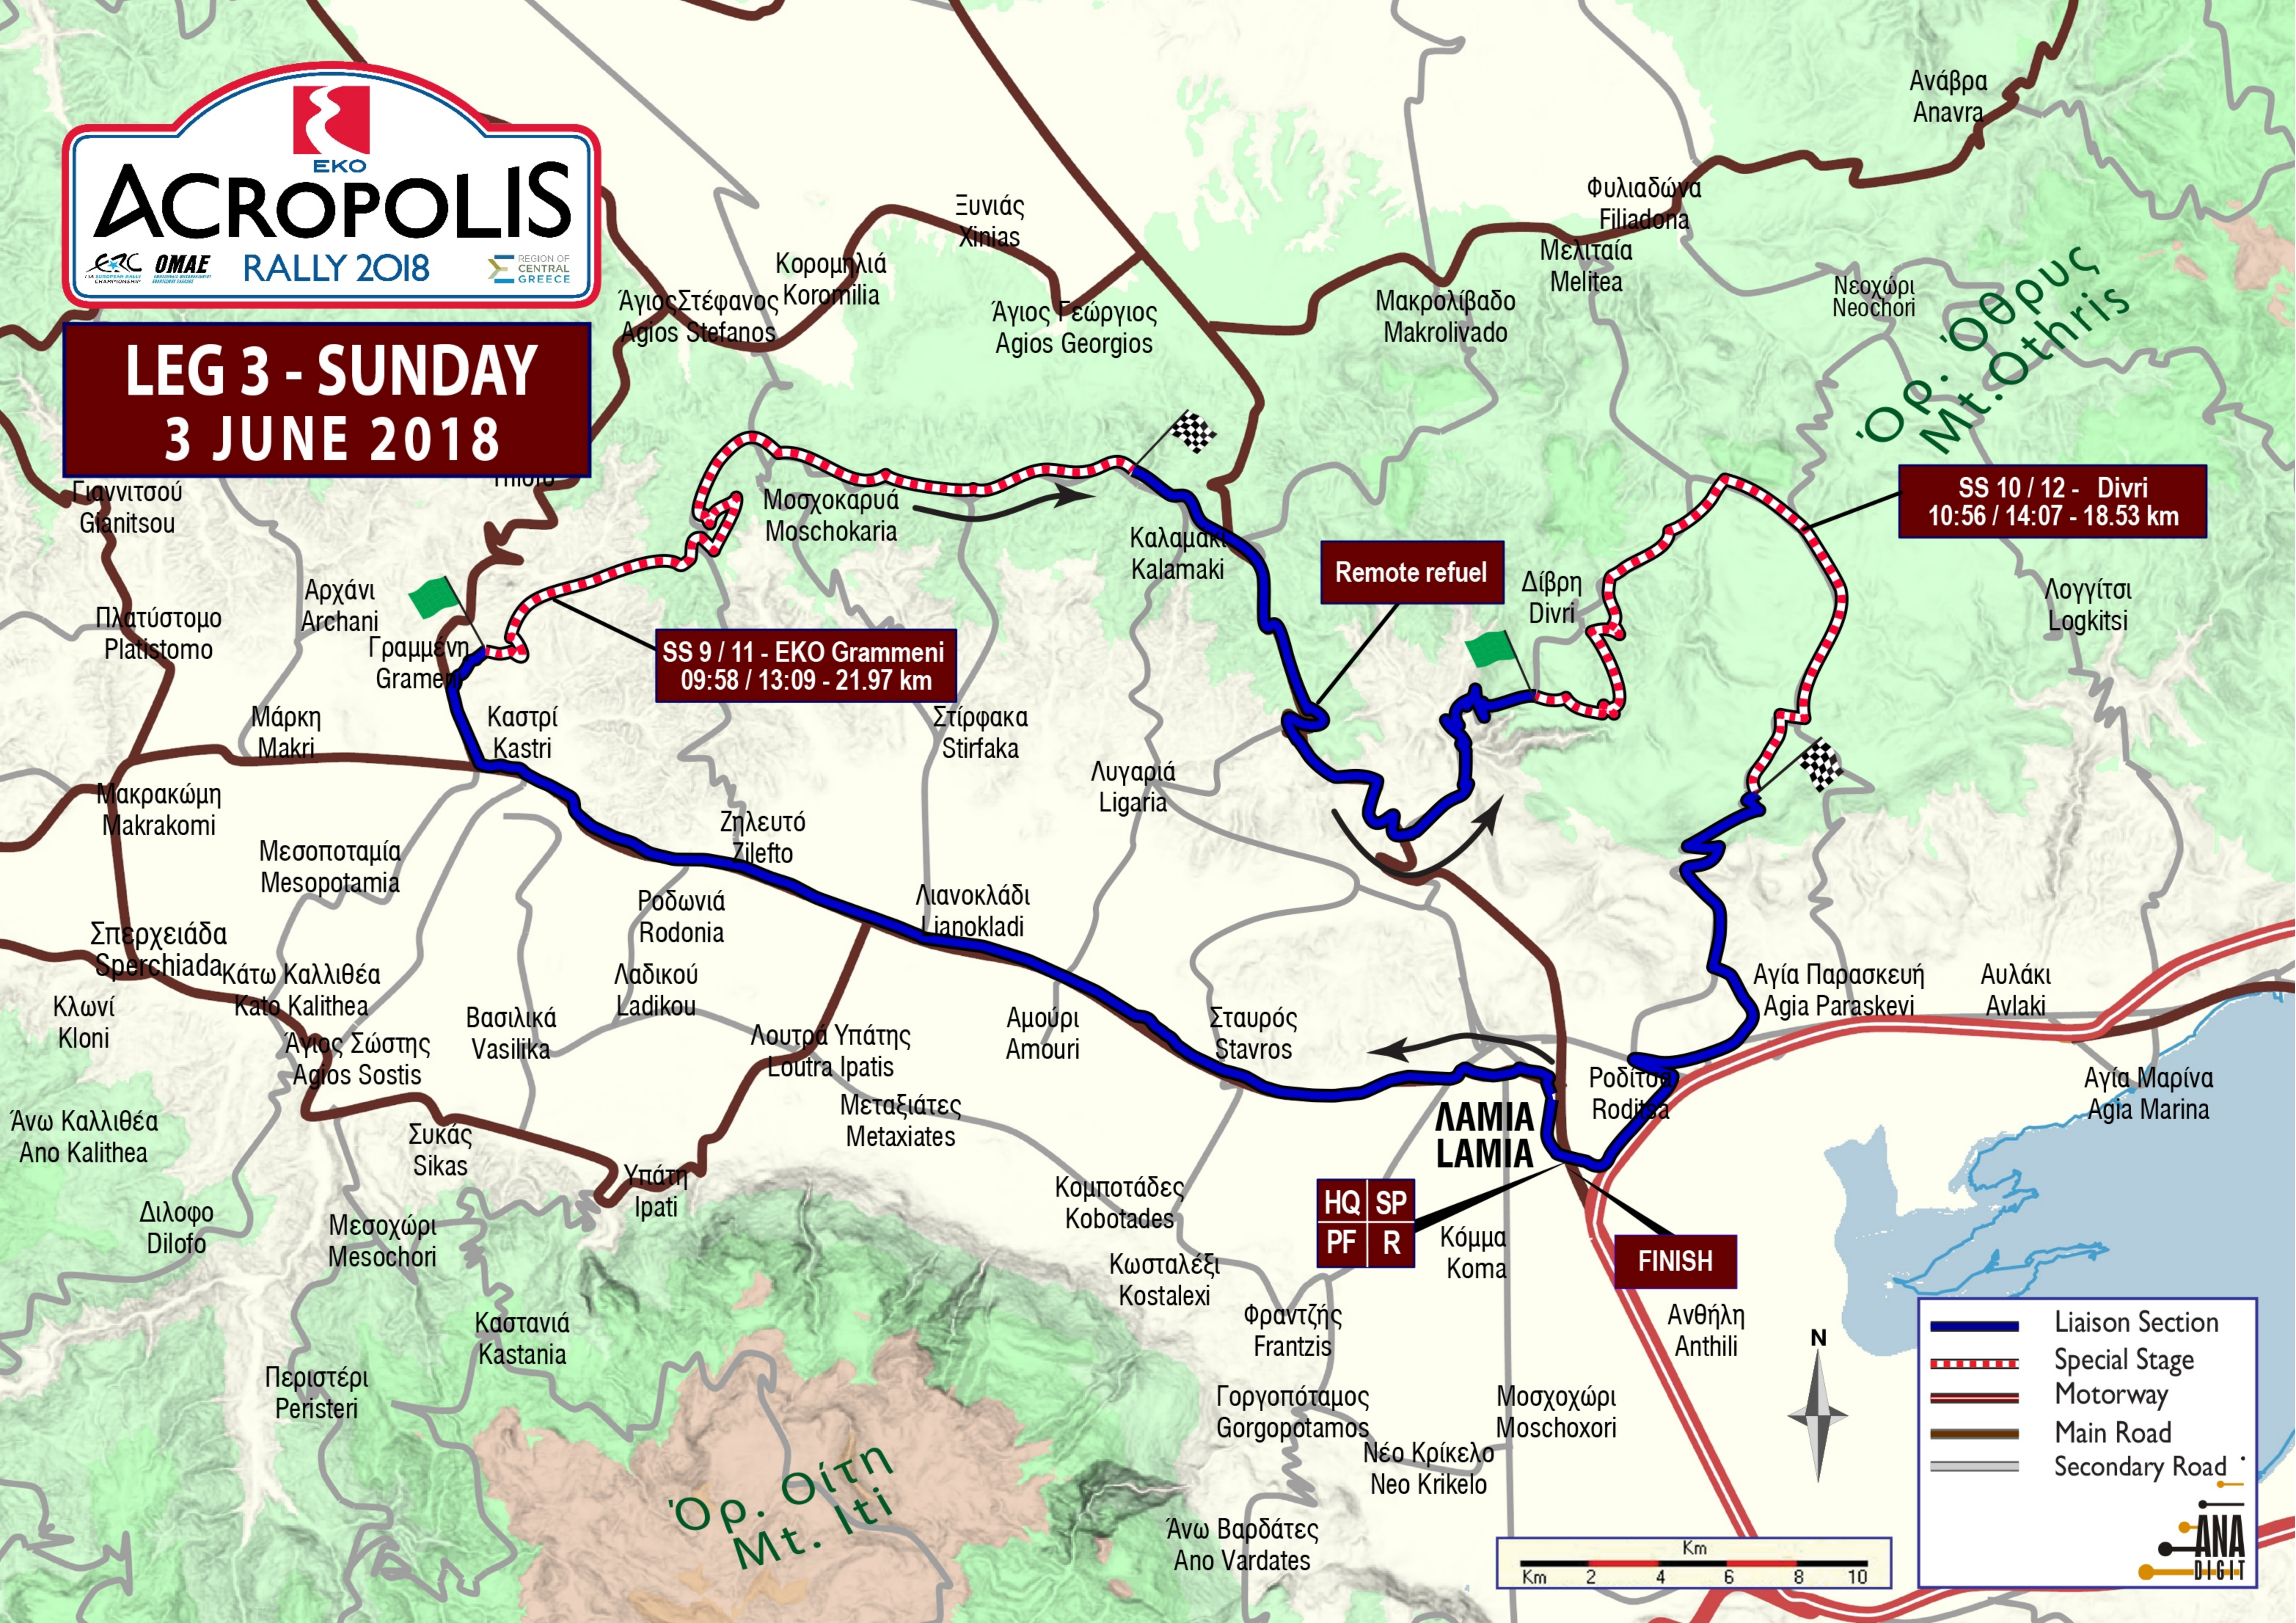

LEG 3 - SUNDAY
3 JUNE 2018

SS 9 / 11 - EKO Grammeni
09:58 / 13:09 - 21.97 km

SS 10 / 12 - Divri
10:56 / 14:07 - 18.53 km

Remote refuel

FINISH

HQ SP
PF R

	Liaison Section
	Special Stage
	Motorway
	Main Road
	Secondary Road